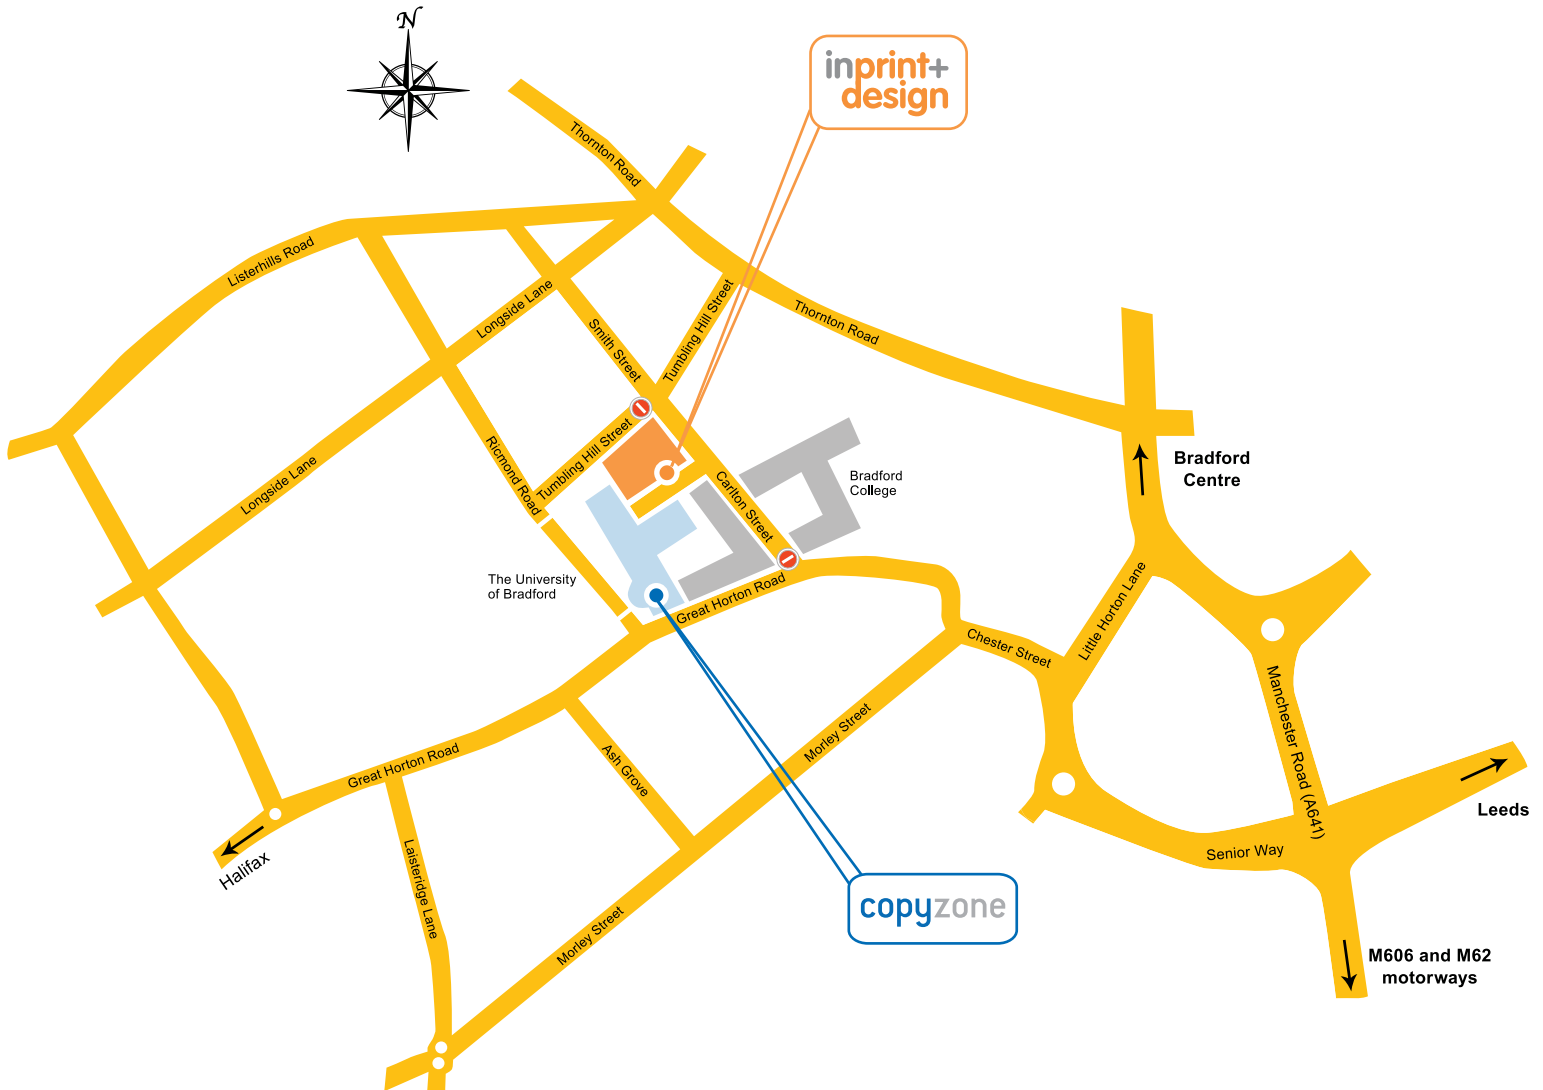

How to find us

Directions

- 1) Follow the Bradford City Centre and brown tourist information signs from Junction 26 off the M62.
- 2) Head into the centre of town and turn left into Thornton road.
- 3) Just before the traffic lights, turn left into Tumbling Hill street (small narrow road).
- 4) Take the next left at the crossroads into Carlton Street. Inprint + Design can be found in a glass-fronted building by turning right about half way down Carlton Street.