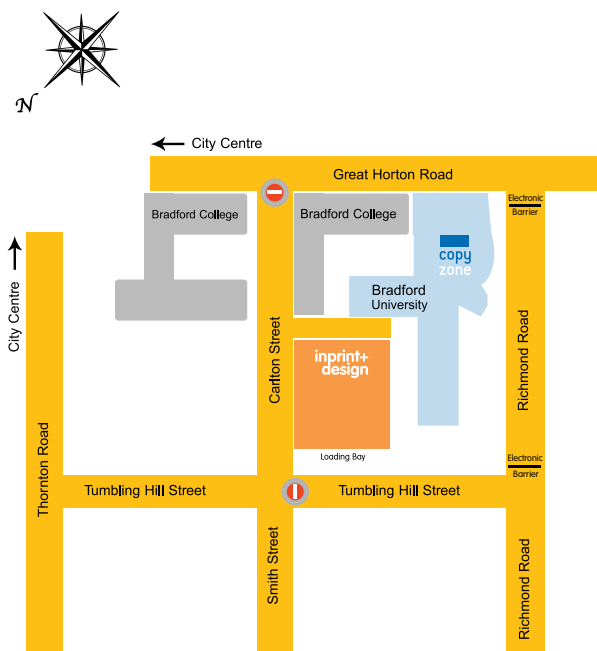

How to find us

Directions

- 1) Follow the Bradford City Centre and brown tourist information signs from Junction 26 off the M62.
- 2) Head into the centre of town and turn left into Thornton road.
- 3) Just before the traffic lights, turn left into Tumbling Hill street (small narrow road).
- 4) Take the next left at the crossroads into Carlton Street. Inprint + Design can be found in a glass-fronted building by turning right about half way down Carlton Street.